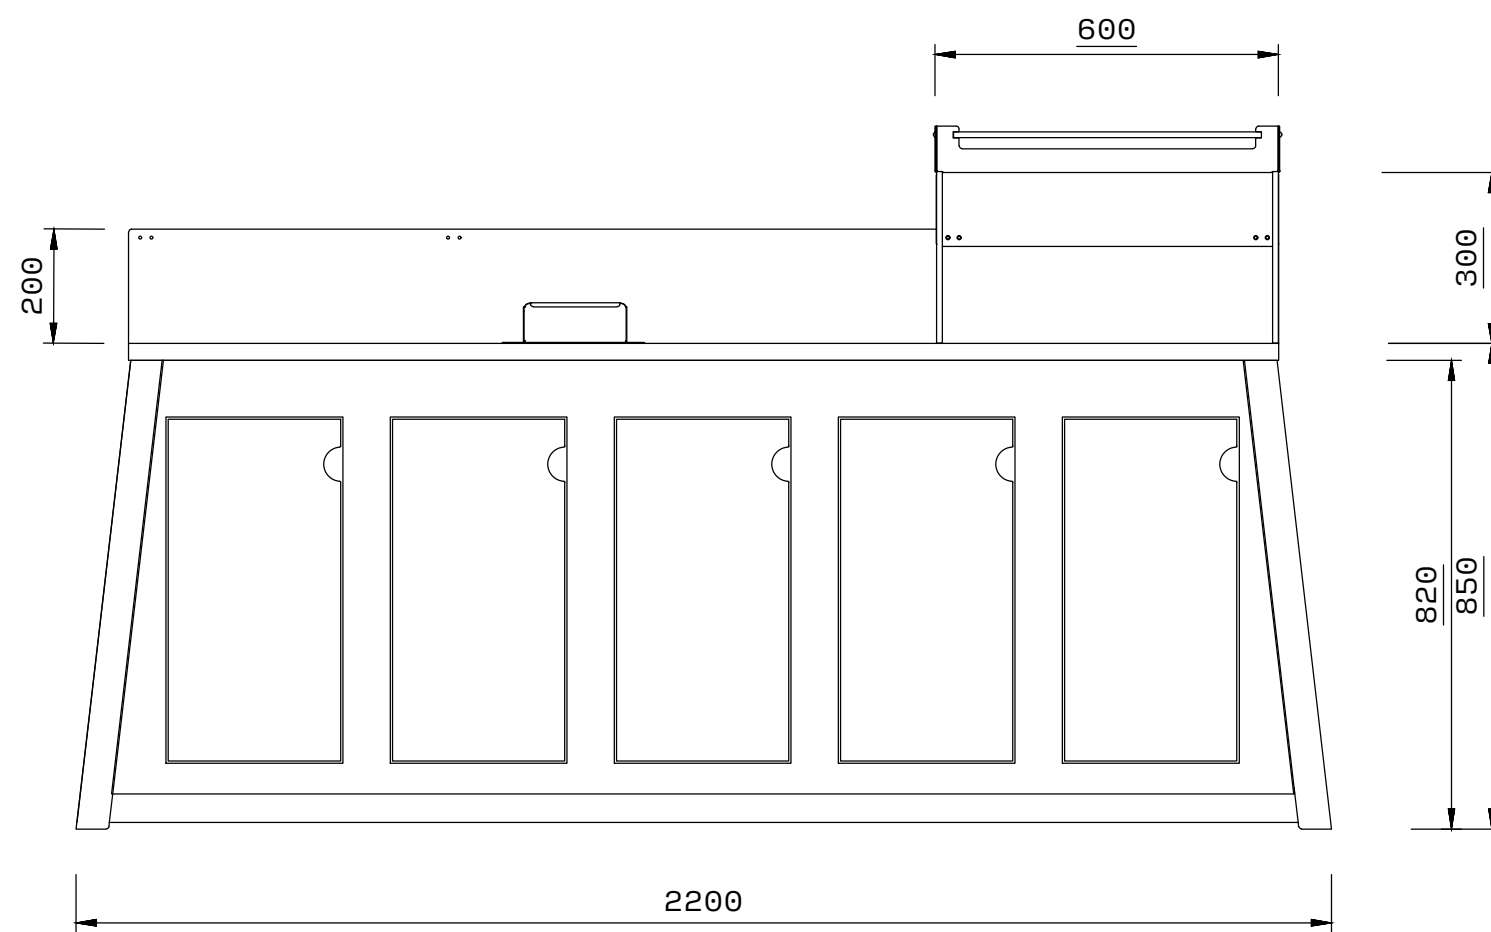

# SANTAKA

HAND WASH UNIT / 2200mm

# DOKTER AND MISSES

MADE IN JOBURG