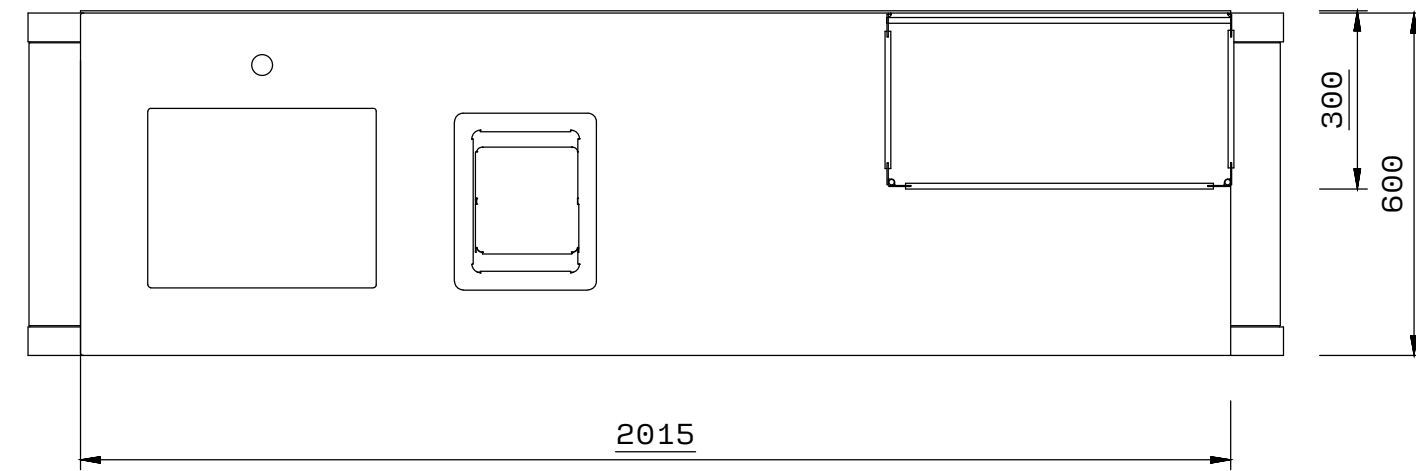

# SANTAKA

HAND WASH UNIT / 2200mm