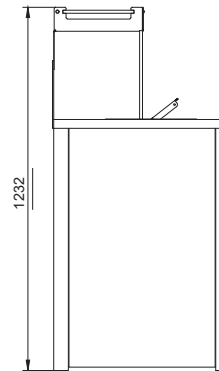

SANTAKA

HAND WASH UNIT / 1800MM

DOKTER AND MISSES

MADE IN JOBURG