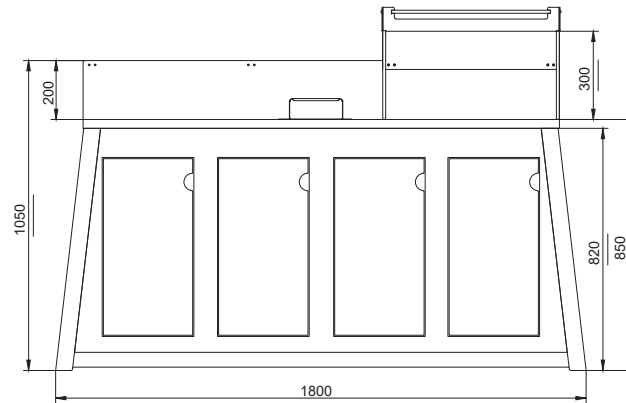

SANTAKA

HAND WASH UNIT / 1800MM

DOKTER AND MISSES

MADE IN JOBURG