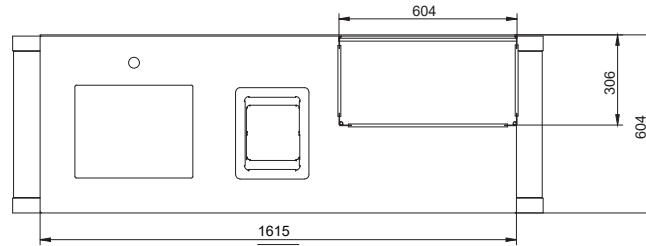

SANTAKA

HAND WASH UNIT / 1800MM

DOKTER AND MISSES

MADE IN JOBURG