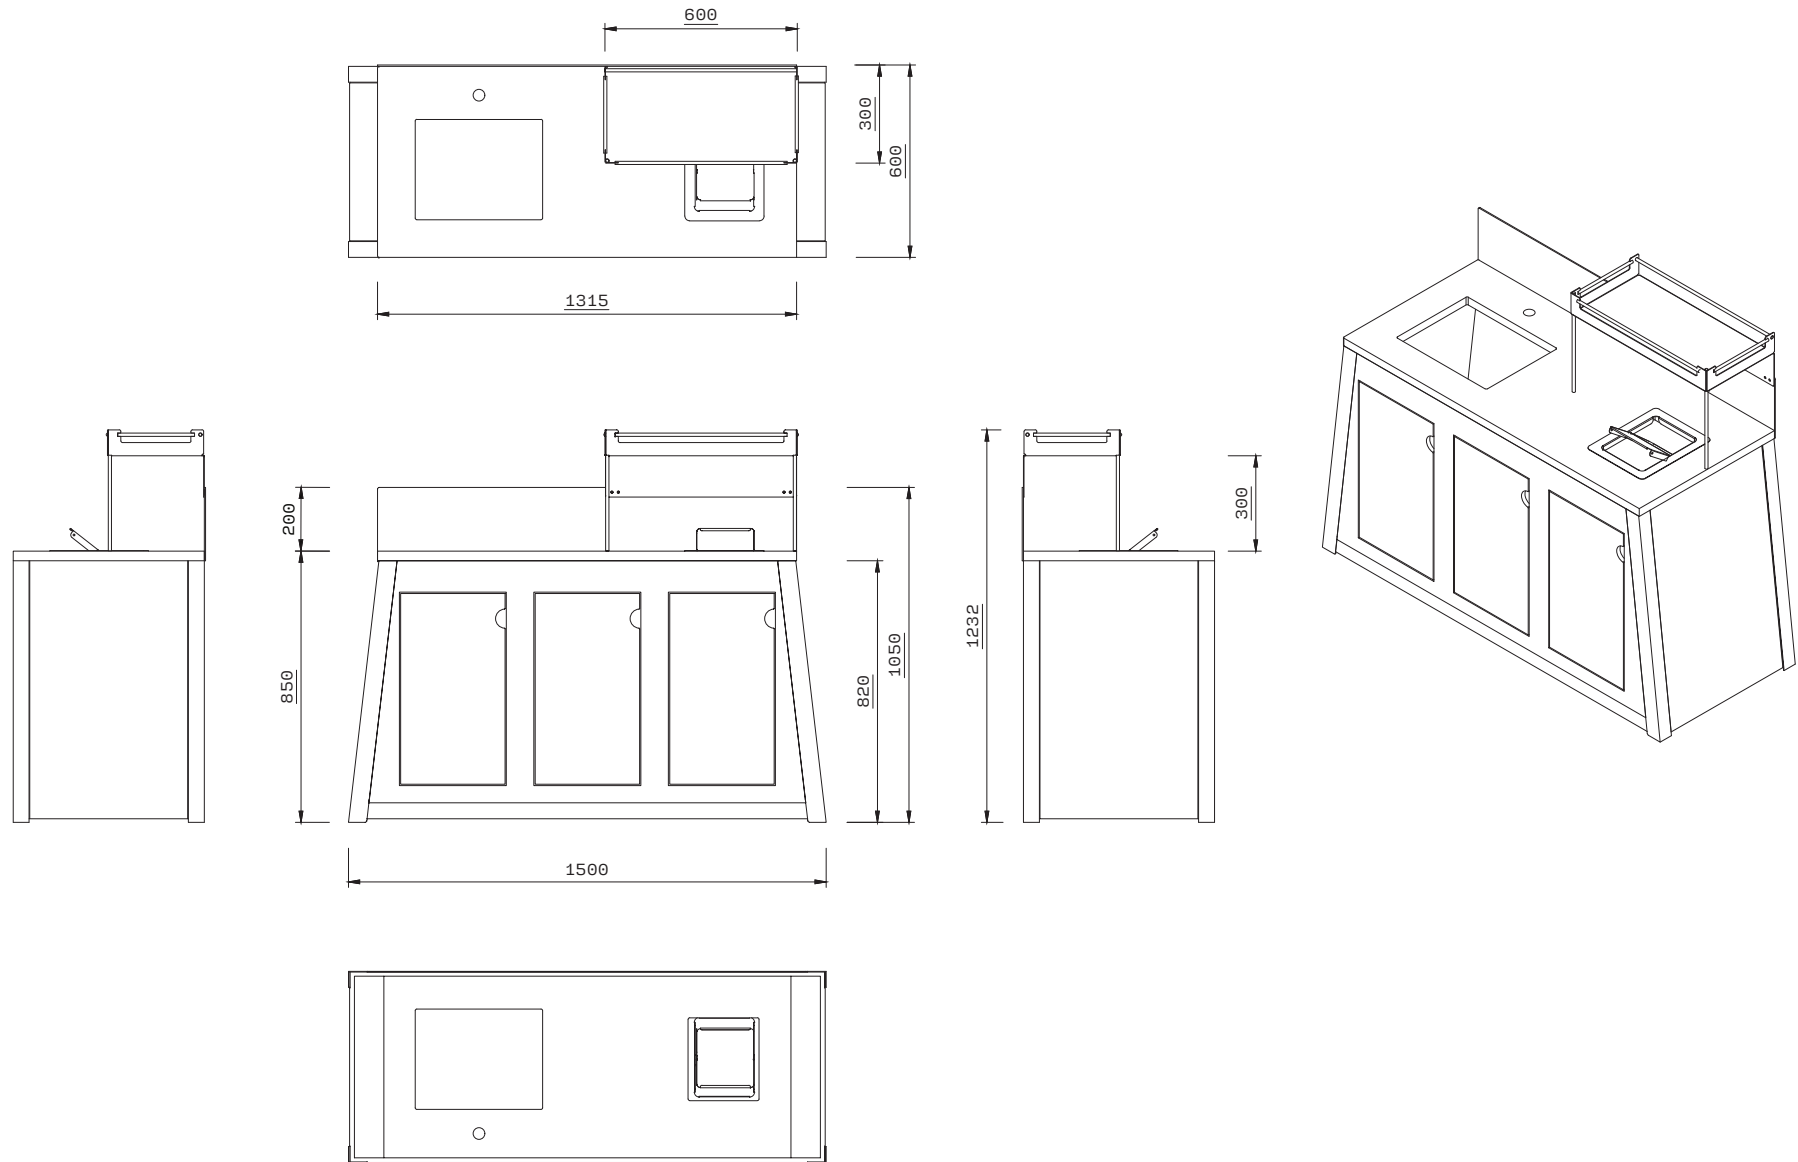

# SANTAKA

HAND WASH UNIT / 1500MM

**DOKTER AND MISSES**

MADE IN JOBURG