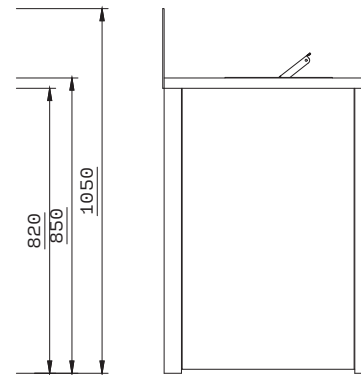

SANTAKA

HAND WASH UNIT / 1200MM

DOKTER AND MISSES

MADE IN JOBURG