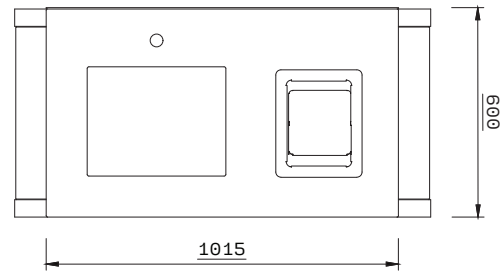

SANTAKA

HAND WASH UNIT / 1200MM

DOKTER AND MISSES

MADE IN JOBURG