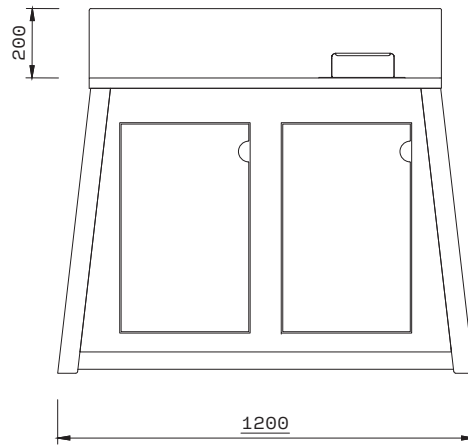

SANTAKA

HAND WASH UNIT / 1200MM

DOKTER AND MISSES

MADE IN JOBURG