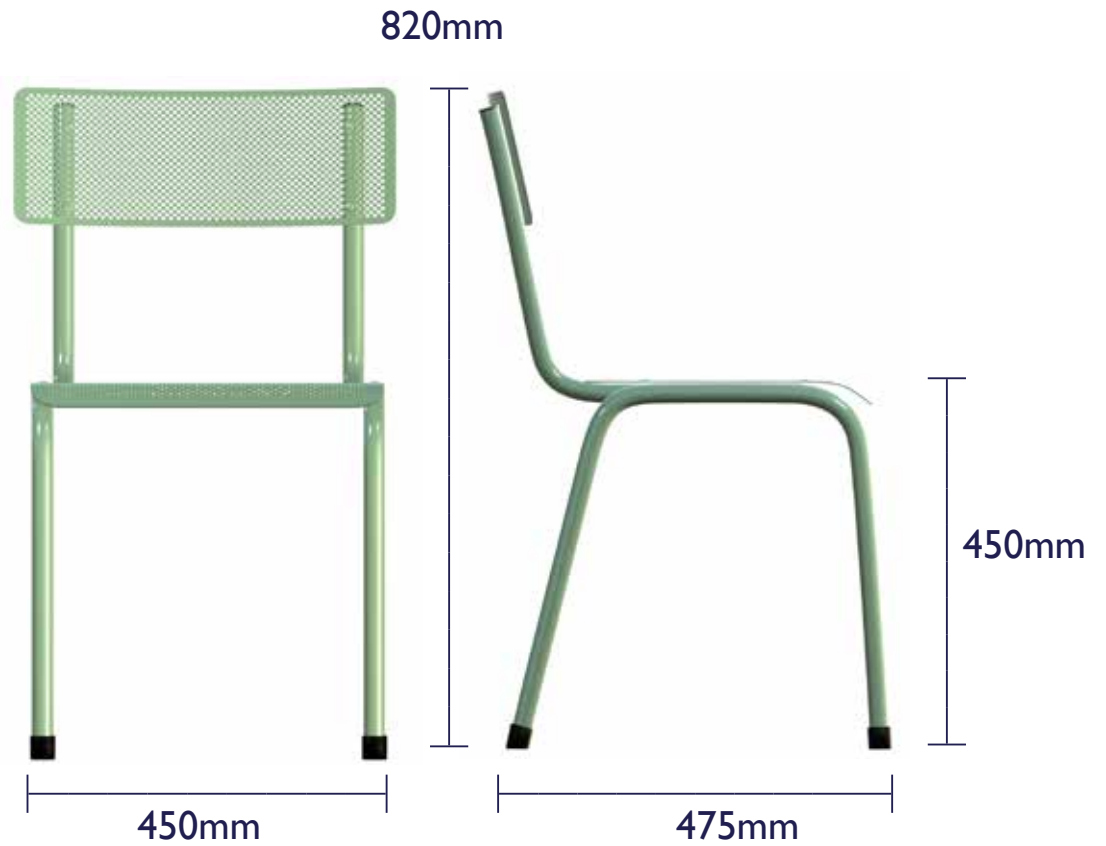

Ø25mm round tubing  
1,6mm sheet steel  
Electro plated & Powder coated

## Powder Coated Colours

		Umber Grey : VP 7112
		Traffic Red : VX 2011
		White Satin : VX1279
		Black Matt : VEP 8105
		Escom Green : VEP 4002
		Burgundy Matt : VEP 21231
		Olive Green : VX 40214
		Semi Matt Lt Grey : VEP 72190

## Packaging

4-6 Weeks Lead time

4 in a box

+/-33kg

7kg per chair

H-1500

W-580

D-495